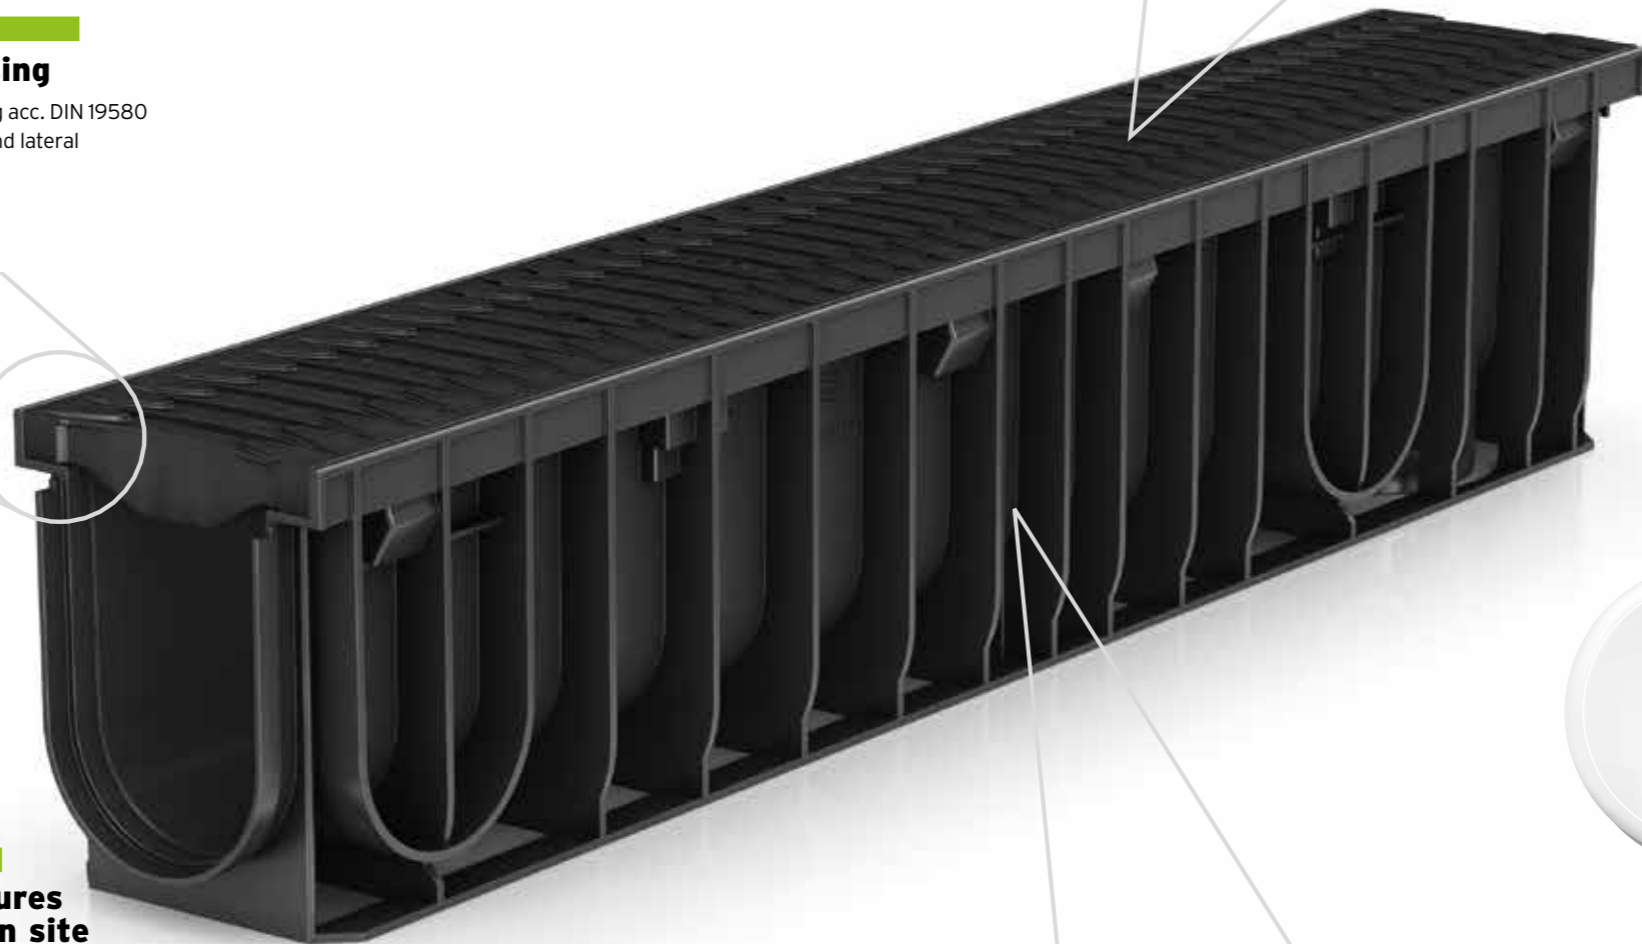

The benefits of **RECYFIX**[®]PRO channels

100 % corrosion-free

Pre-assembled ready for installation

- channel and grating = one part
 - no spare part
 - easy handling on stock and construction site
 - cost-efficient transport
- = better gross margin**

Corrosion-free gratings

- high-grade composite
 - FIBRETEC Slotted grating: anti-slippery surface, hydraulically optimized with elegant inlet slots
 - GUGI-Mesh grating
 - ductile iron longitudinal grating, KTL coated
- = flexibility / security**

Angle housing

- PE-angle housing acc. DIN 19580
 - Ridges to stop and lateral movements
 - inlaying gratings
- = security**

High resistance

- high resistance against frost, de-icing salt and UV-rays
 - withstand high temperature differences
- = durability**

Award-winning design

- FIBRETEC Slotted gratings honoured with Focus Open Design Award
 - nomination for German design prize
- = high quality work**

Low weight ensures easy handling on site

- much lighter than channels made of polymer concrete
 - easy transport and installation
- = cost savings**