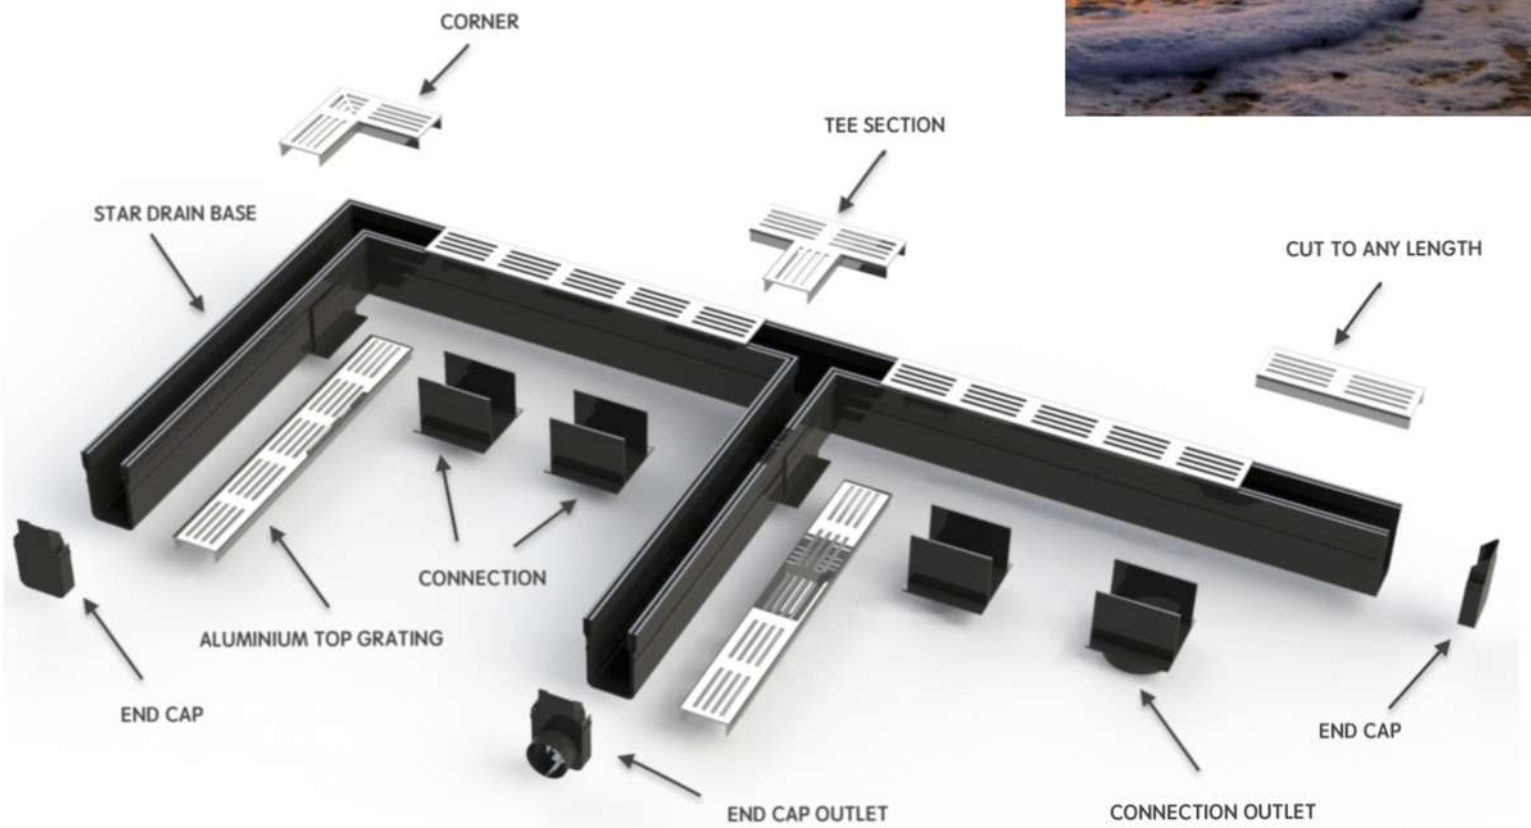

DLT-STAR DRAIN 65/100

PARTS CONNECTION DIAGRAM