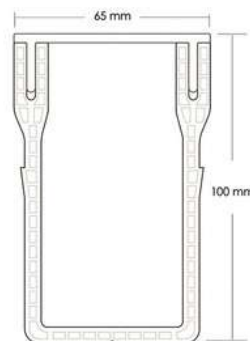

## DLT- STAR DRAIN

STARDRAIN is 65MM width with an aluminum top grating and extruded U-shape plastic profile at the bottom. The new design is your wonderful installation choice for your balcony, terrace, parking lane or swimming pool.

- 65mm working width
- Top aluminum view with anodization surface protection
- Click-installation way, easy for every one for cleaning
- Free to be cut to any length to meet all need
- Customized colors
- Competitive price

## PARTS CONNECTION DIAGRAM

END CAP

END CAP OUTLET

CONNECTION

CONNECTION OUTLET

TEE SECTION

CORNER