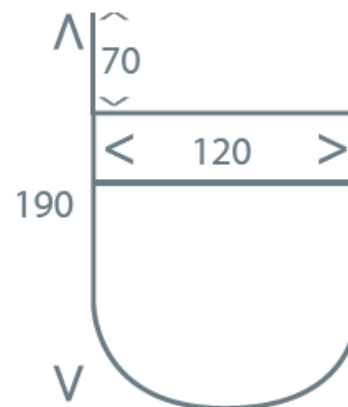

Polymer Concrete Channel c/w Galvanized Slotted Grating

Drivable

- **Grating: Galvanized**
- **Loading: Drivable**
- **Locking Mechanism: Integrated**
- **External Dimensions: 1000 x 120 x 190mm (h)**
- **Code: ANRSELFBLOCKSLOT**
- **Qty per pallet: 36**